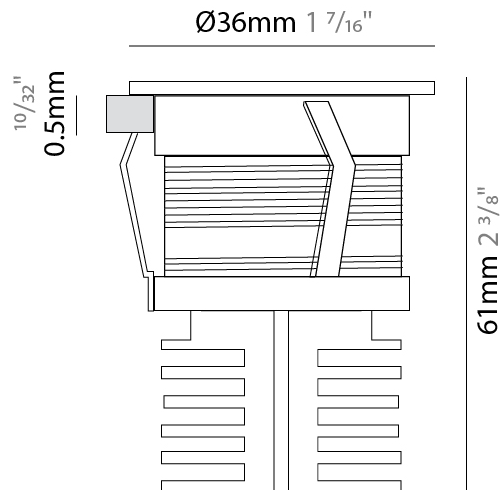

PHYSICAL

Shape: Square _____
Length (mm): 36 _____
Length (in): 1 7/16 _____
Width (mm): 36 _____
Width (in): 1 7/16 _____
Height (mm): 61 _____
Height (in): 2 3/8 _____
Min. Recessing Depth (mm): 66 _____
Min. Recessing Depth (in): 2 5/8 _____
Light Distribution: Direct _____
Weight (kg): 0.08 _____
Weight (lbs): 0.18 _____
Diffuser: Transparent methacrylate _____
Gasket: Silicon rubber _____
Fixture Finish: Chrome _____
Fixture Material: Aluminum Die Cast _____

ELECTRICAL

Lamp Type: LED (Zhaga Standard) _____
Input Wattage (W): 4.5 _____
Total Output Wattage (W): 3 _____
Dimming: Non-Dimming / Phase Dimming (120Vac only) / 0-10V Dimming _____
Driver Included: No _____
Driver Location: Remote _____
Driver Type: Constant Current - 120 / 277Vac _____
Driver Class: Class 2 _____
Input Voltage (V): 120 - 277 _____
Constant Current (MA): 350 _____
Constant Voltage (V): 8.75 _____
Upon Request: Requires a minimum of 2 fixtures for 0-10V dimming options _____

LED

Color Temperature (°K): 3000 / 4000 _____
Max. Delivered Lumen (lm): 285 / 300 _____
Nominal Lumen (lm): 350 / 380 _____
CRI: >80 CRI _____
Lamp Life (hrs): 50000 _____

OPTICAL

Optic°: 45 _____

RATINGS AND CERTIFICATIONS

Certified By: Certified for North American Standards _____
IP rating: IP68 _____

0.08kg / 0.18 lbs

28mm 1 1/8"