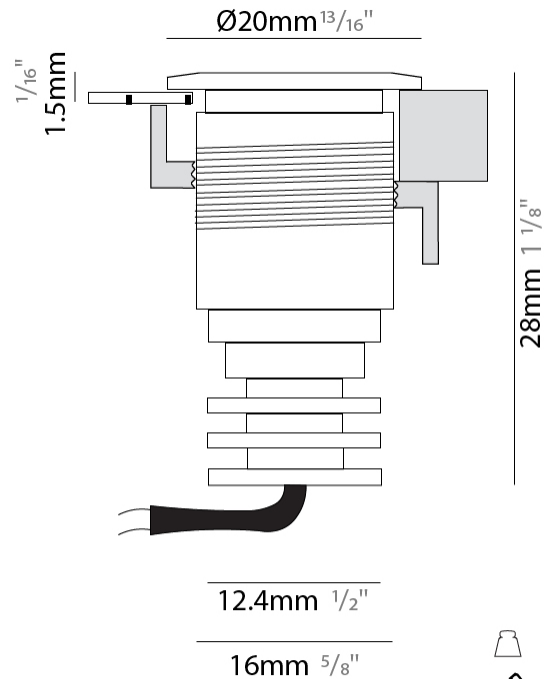

GENERAL

Series: Eyes _____
Subseries: Eyes Round _____
Brand: Side _____
Division: Exterior _____
Mounting Type: Recessed _____
Mounting Location: Ceiling _____
Subcategory: Downlight _____

PHYSICAL

Shape: Round _____
Diameter (mm): 20 _____
Diameter (in): 13/16 _____
Depth (mm): 28 _____
Depth (in): 1 1/8 _____
Min. Recessing Depth (mm): 33 _____
Min. Recessing Depth (in): 1 5/16 _____
Light Distribution: Direct _____
Weight (kg): 0.02 _____
Weight (lbs): 0.044 _____
Gasket: Silicon rubber _____
Fixture Finish: Chrome _____
Fixture Material: Aluminum Die Cast _____

ELECTRICAL

Lamp Type: LED (Zhaga Standard) _____
Input Wattage (W): 1.2 _____
Total Output Wattage (W): 1 _____
Dimming: Non-Dimming / Phase Dimming (120Vac only) / 0-10V Dimming _____
Driver Included: No _____
Driver Location: Remote _____
Driver Type: Constant Current - 120 / 277Vac _____
Driver Class: Class 2 _____
Input Voltage (V): 120 - 277 _____
Constant Current (MA): 350 _____

LED

Number of LEDs: 1 _____
Color Temperature (°K): 3000 / 4000 _____
Max. Delivered Lumen (lm): 58.4 / 64.9 _____
Nominal Lumen (lm): 120 / 125 _____
CRI: >80 CRI _____
Lamp Life (hrs): 50000 _____

OPTICAL

Optic°: 100° _____

RATINGS AND CERTIFICATIONS

Certified By: Certified for North American Standards _____
IP rating: IP68 _____

	0.08kg / 0.18 lbs
	28mm 1 1/8"
	10 / 12.5 / 15 mm
	3/8" / 1/2" / 9/16"